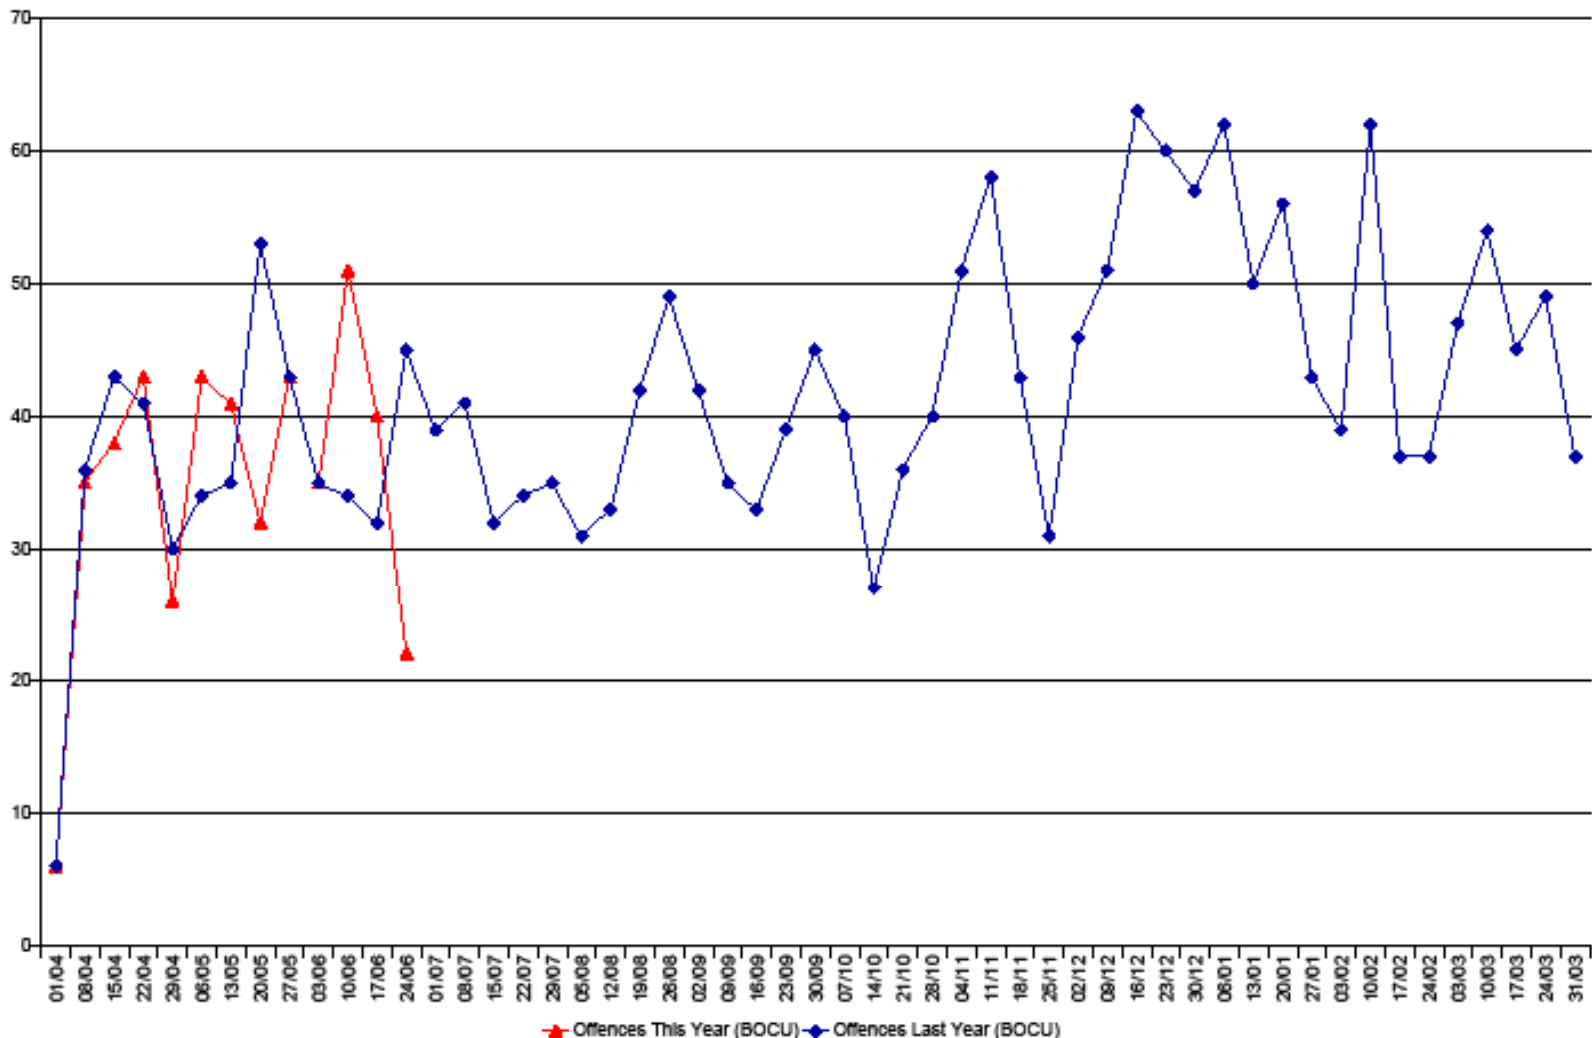

Residential Burglary

Residential Burglary between 01/04/2012 and 21/06/2012 by Week for PL

**METROPOLITAN
POLICE**

TOTAL POLICING