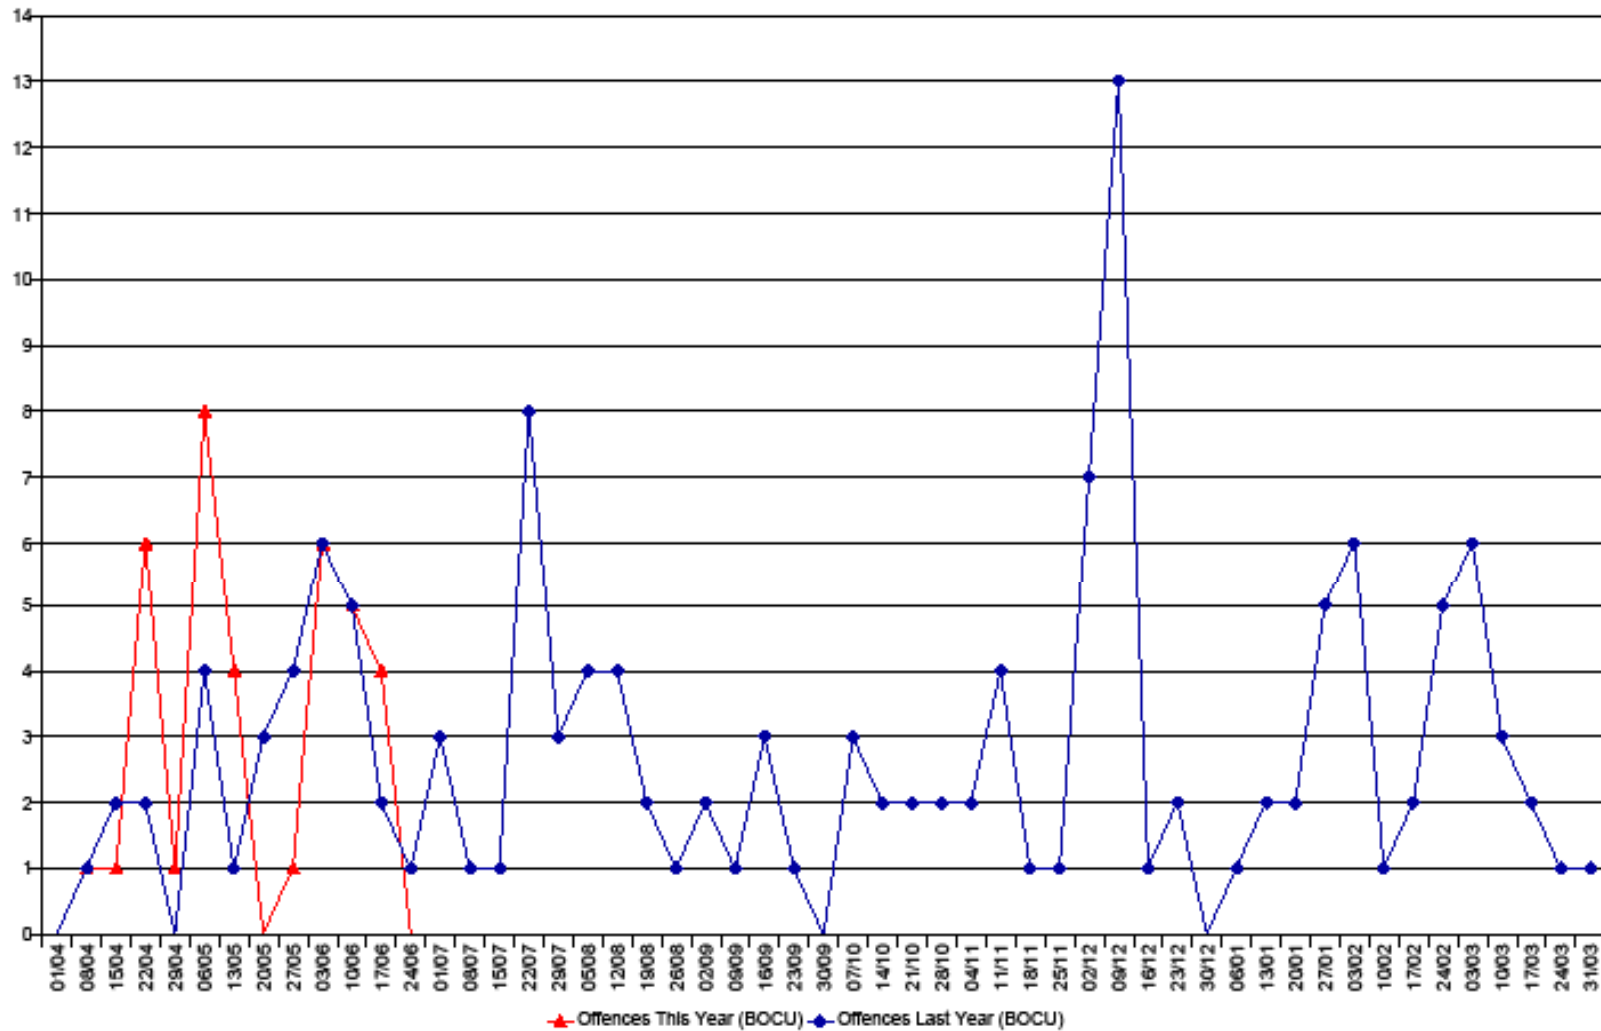

Gun Enabled Offences

Gun Crime between 01/04/2012 and 21/06/2012 by Week for PL

**METROPOLITAN
POLICE**

TOTAL POLICING