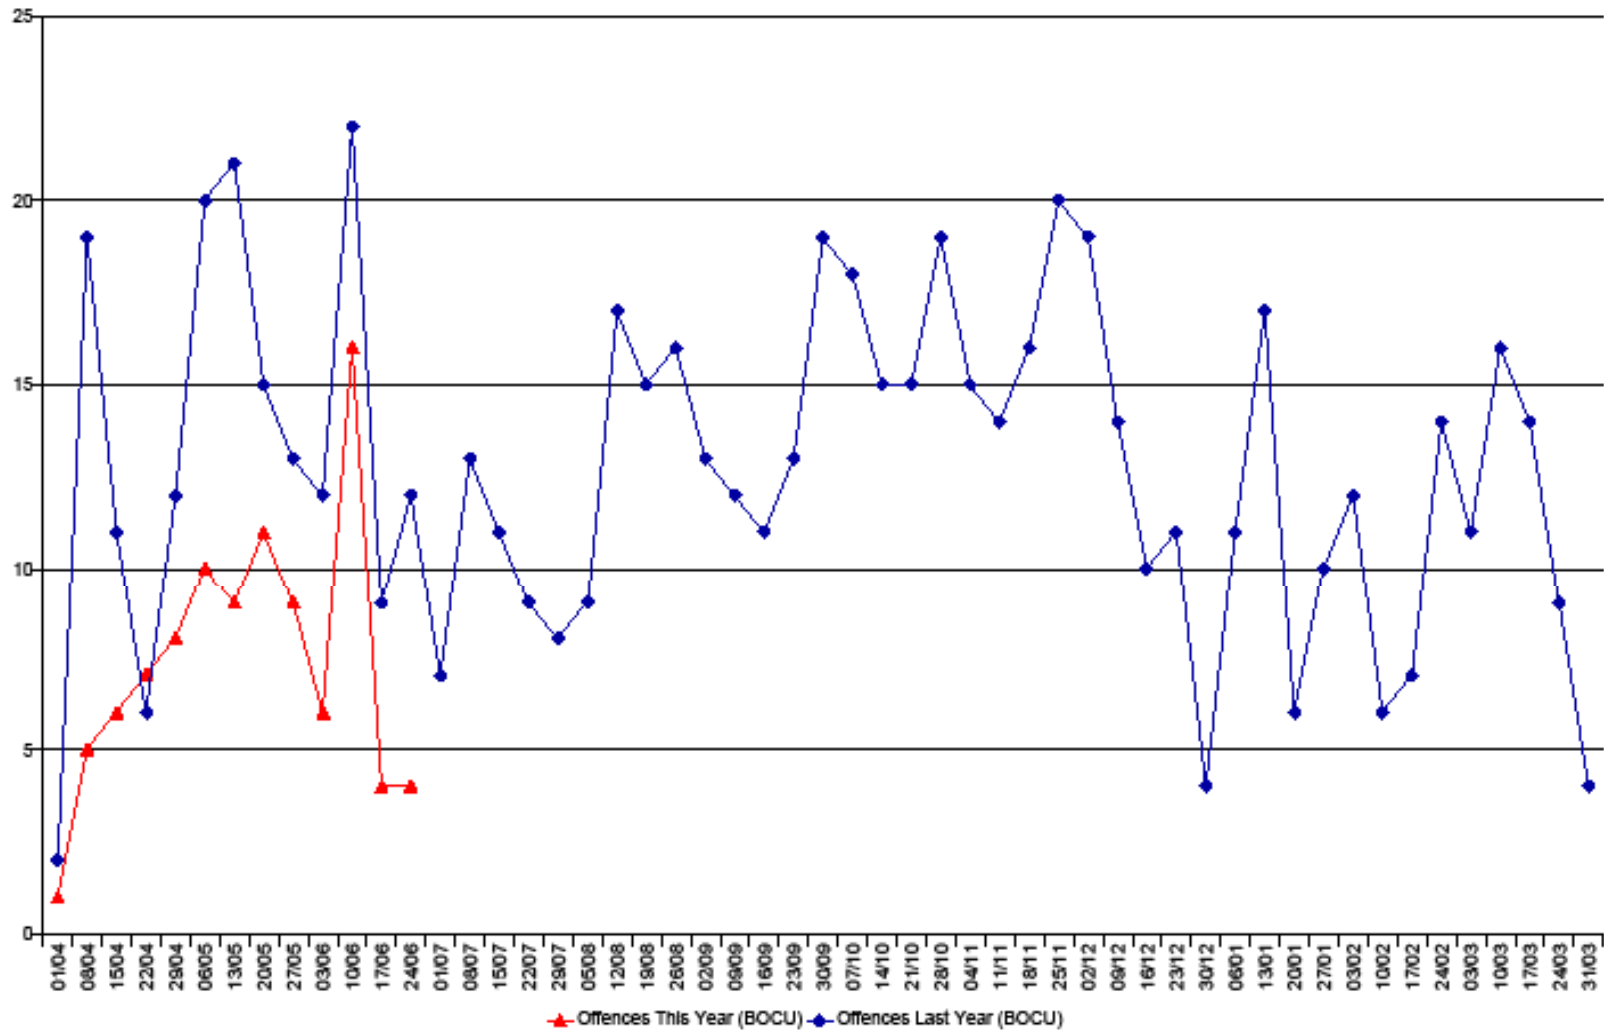

# Motor Vehicle Crime Offences

Vehicle Crime between 01/04/2012 and 21/06/2012 by Week for PL

**METROPOLITAN  
POLICE**

**TOTAL POLICING**

# Most Serious Violence

Most Serious Violence between 01/04/2012 and 21/06/2012 by Week for PL

**METROPOLITAN  
POLICE**

**TOTAL POLICING**

# Knife Crime Offences

Knife Crime between 01/04/2012 and 21/06/2012 by Week for PL

**METROPOLITAN  
POLICE**

**TOTAL POLICING**