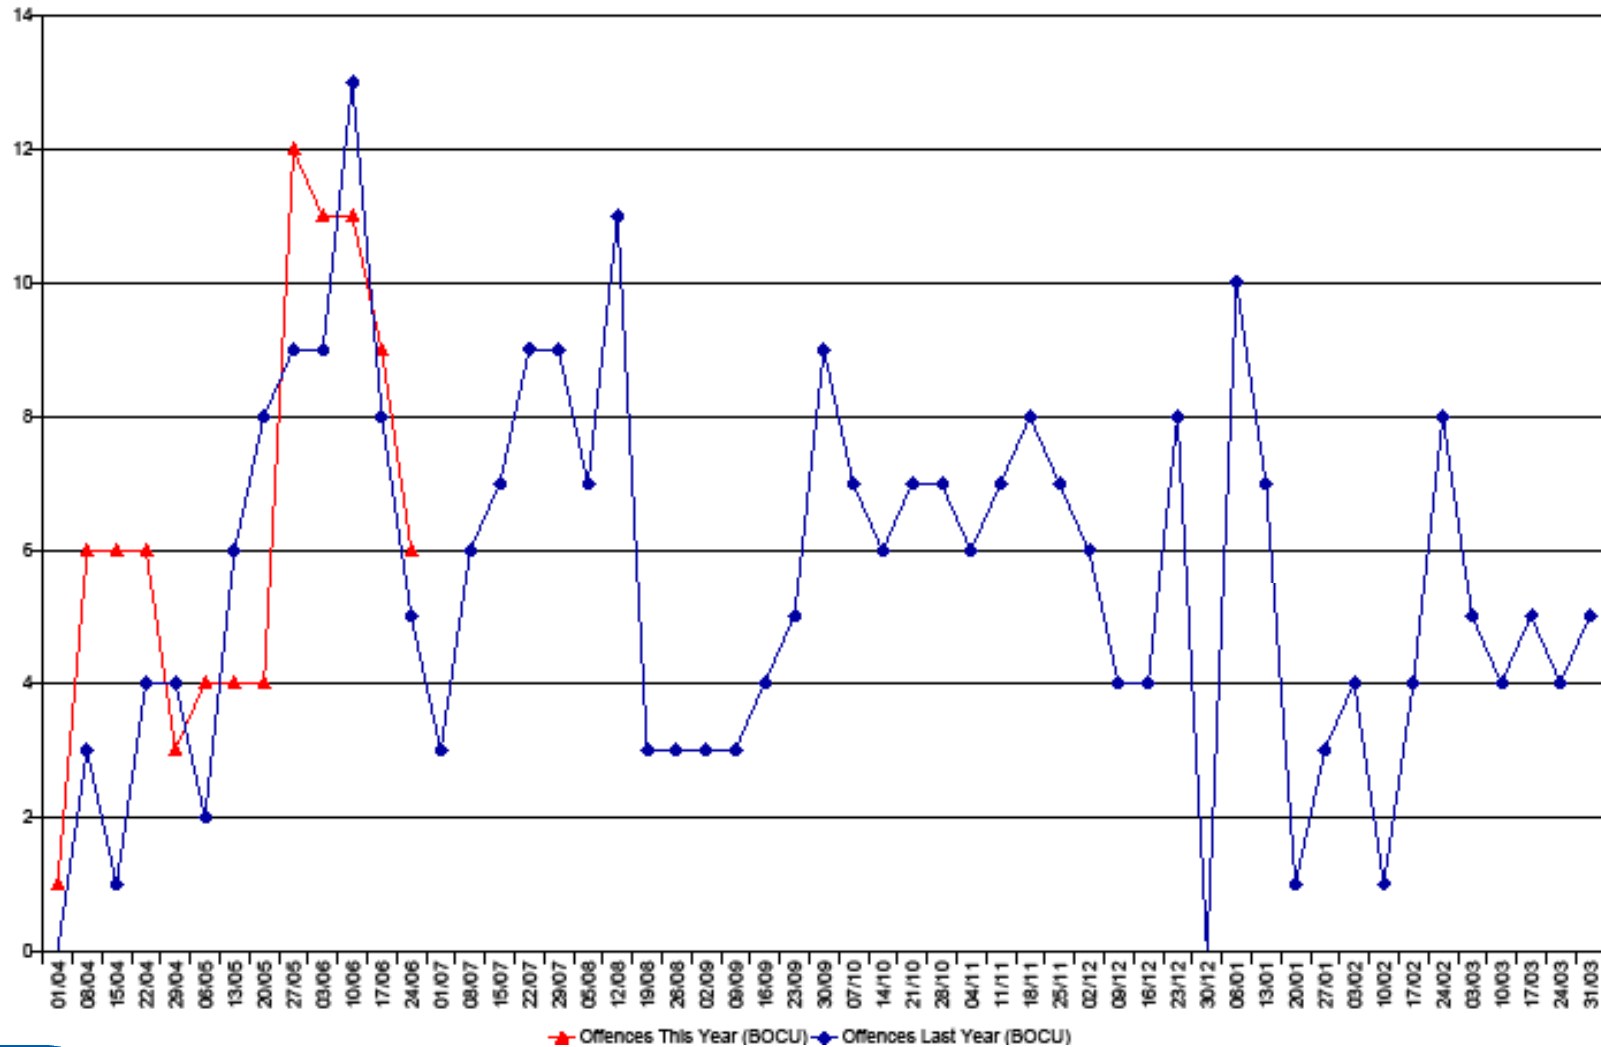

# Personal Robbery

Personal Robbery between 01/04/2012 and 21/06/2012 by Week for PL

**METROPOLITAN  
POLICE**

**TOTAL POLICING**

# Motor Vehicle Crime Offences

Vehicle Crime between 01/04/2012 and 21/06/2012 by Week for PL

**METROPOLITAN  
POLICE**

**TOTAL POLICING**

# Most Serious Violence

Most Serious Violence between 01/04/2012 and 21/06/2012 by Week for PL

**METROPOLITAN  
POLICE**

**TOTAL POLICING**

# Knife Crime Offences

Knife Crime between 01/04/2012 and 21/06/2012 by Week for PL

**METROPOLITAN  
POLICE**

**TOTAL POLICING**