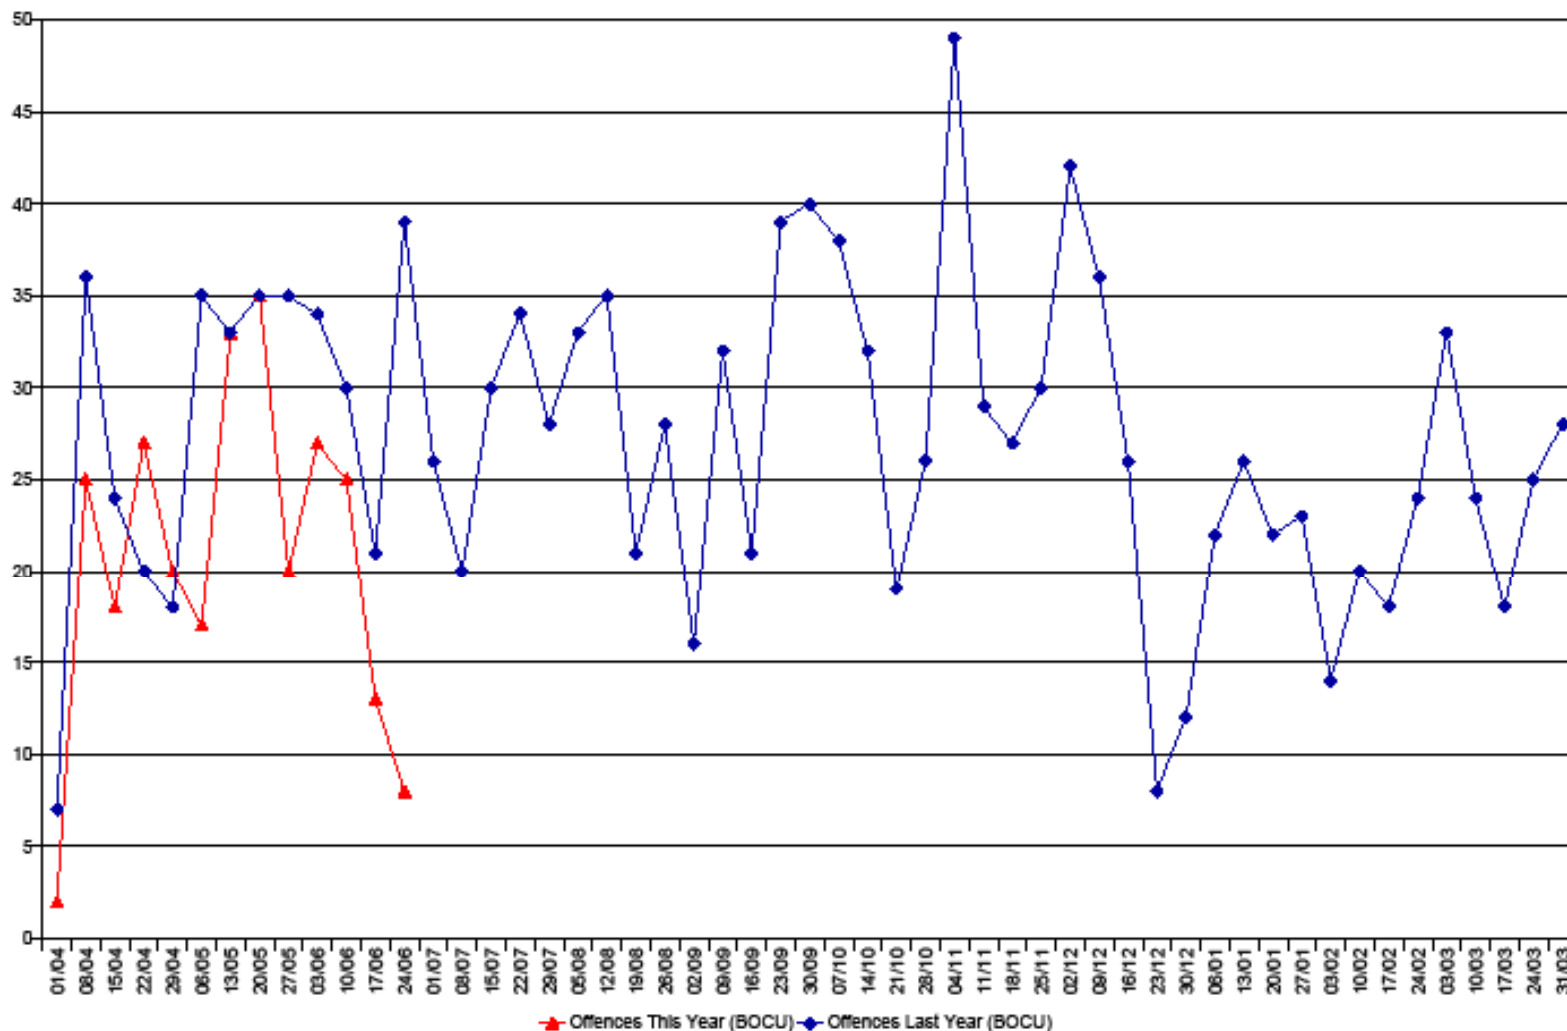

# Personal Robbery

Personal Robbery between 01/04/2012 and 21/06/2012 by Week for PL

**METROPOLITAN  
POLICE**

**TOTAL POLICING**

# Motor Vehicle Crime Offences

Vehicle Crime between 01/04/2012 and 21/06/2012 by Week for PL

**METROPOLITAN  
POLICE**

**TOTAL POLICING**

# Most Serious Violence

Most Serious Violence between 01/04/2012 and 21/06/2012 by Week for PL

**METROPOLITAN  
POLICE**

**TOTAL POLICING**

# Knife Crime Offences

Knife Crime between 01/04/2012 and 21/06/2012 by Week for PL

**METROPOLITAN  
POLICE**

**TOTAL POLICING**