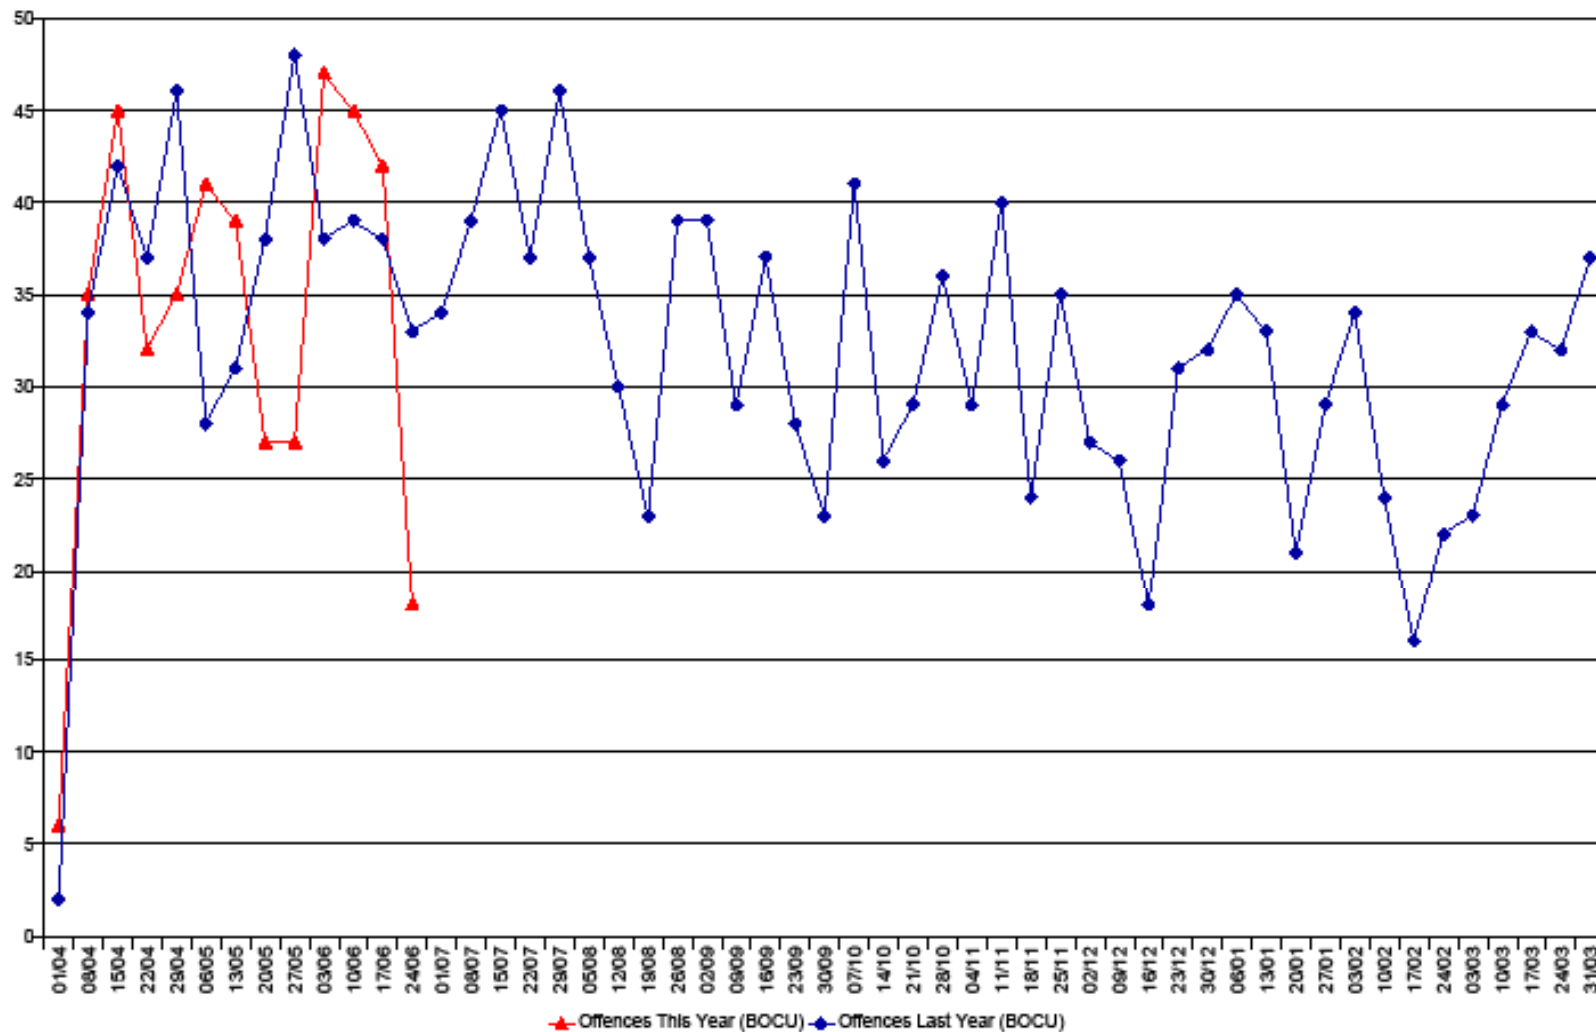

# Motor Vehicle Crime Offences

Vehicle Crime between 01/04/2012 and 21/06/2012 by Week for PL

**METROPOLITAN  
POLICE**

**TOTAL POLICING**

# Most Serious Violence

Most Serious Violence between 01/04/2012 and 21/06/2012 by Week for PL

**METROPOLITAN  
POLICE**

**TOTAL POLICING**

# Knife Crime Offences

Knife Crime between 01/04/2012 and 21/06/2012 by Week for PL

**METROPOLITAN  
POLICE**

**TOTAL POLICING**

# Domestic Offences

Domestic Violence between 01/04/2012 and 21/06/2012 by Week for PL

**METROPOLITAN  
POLICE**

**TOTAL POLICING**

**METROPOLITAN  
POLICE**

**TOTAL POLICING**