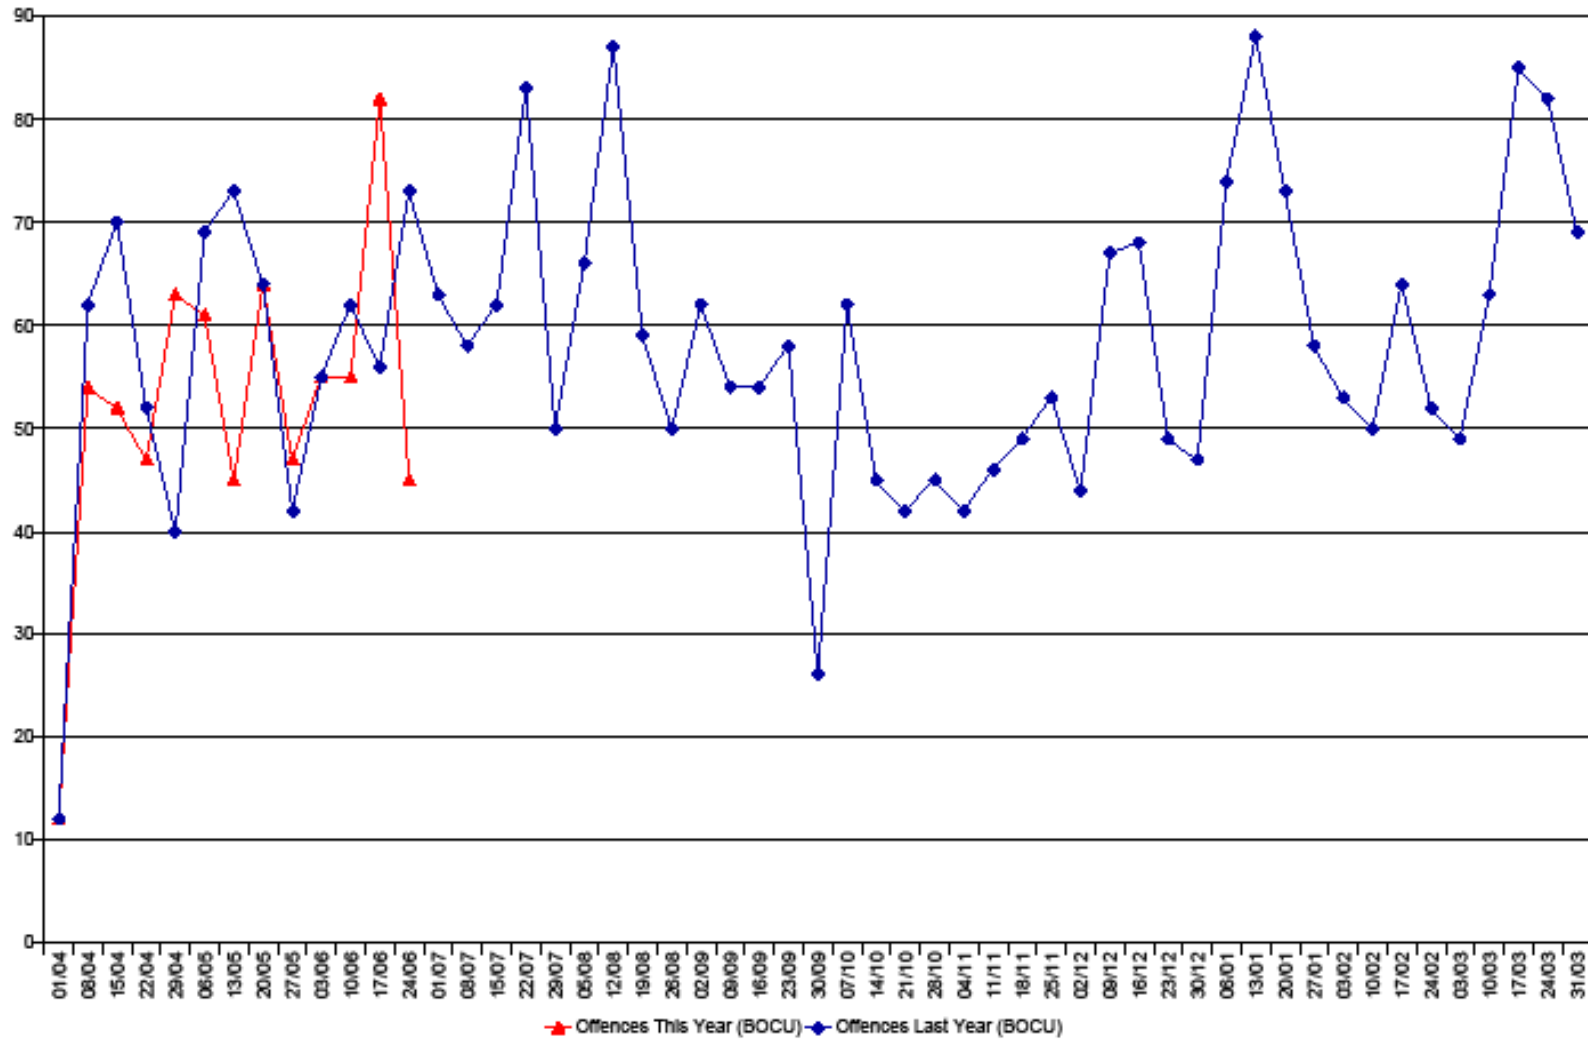

# Residential Burglary

Residential Burglary between 01/04/2012 and 21/06/2012 by Week for PL

**METROPOLITAN  
POLICE**

**TOTAL POLICING**

# Motor Vehicle Crime Offences

Vehicle Crime between 01/04/2012 and 21/06/2012 by Week for PL

**METROPOLITAN  
POLICE**

**TOTAL POLICING**

# Most Serious Violence

Most Serious Violence between 01/04/2012 and 21/06/2012 by Week for PL

**METROPOLITAN  
POLICE**

**TOTAL POLICING**

# Knife Crime Offences

Knife Crime between 01/04/2012 and 21/06/2012 by Week for PL

**METROPOLITAN  
POLICE**

**TOTAL POLICING**